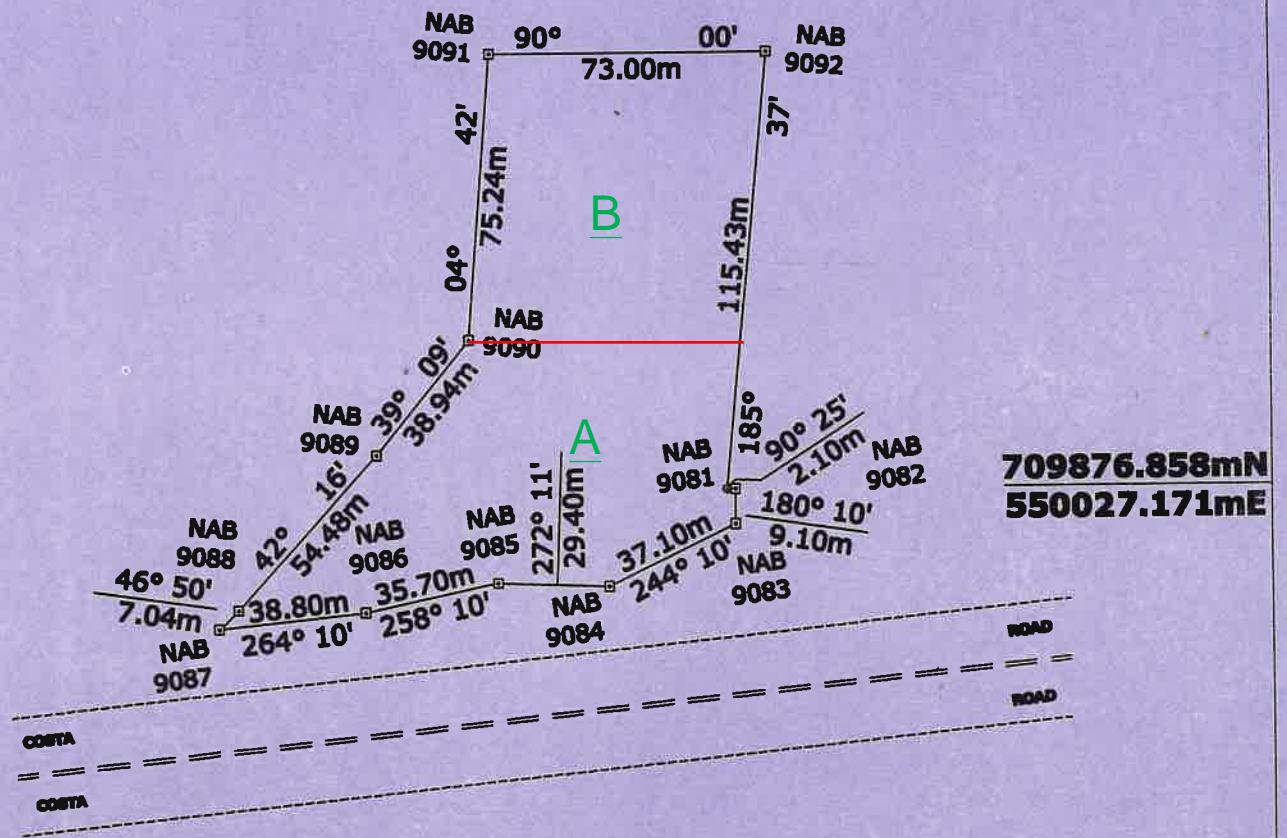

PLAN SHEWING PROPERTY
SAID TO BELONG TO
TOTAL ENERGIES EP NIG STAFF
COOPERATIVE MULTIPURPOSE SOCIETY LTD
BEING AN ALLOTMENT OF PART BLOCK XXVI OF THE
ONIRU CHIEFTAINCY FAMILY ESTATE
ETI-OSA LOCAL GOVERNMENT AREA
LAGOS STATE
SCALE:1:2000

ORIGIN:U.T.M(ZONE 31)
AREA:11834.455 SQ.MTS
(2.957 ACRES)

E.O. SANMI & ASSOCIATES
REGISTERED SURVEYORS
2, IGANBO RD, IKOTUN

E.O. SANMI B.Sc. HSC. ENR. & M.M. Ph.D.
REGISTERED SURVEYOR
 DATE: **21-05-2025**

PLAN	NO
	E
SOSA/LA/316/2025/873	