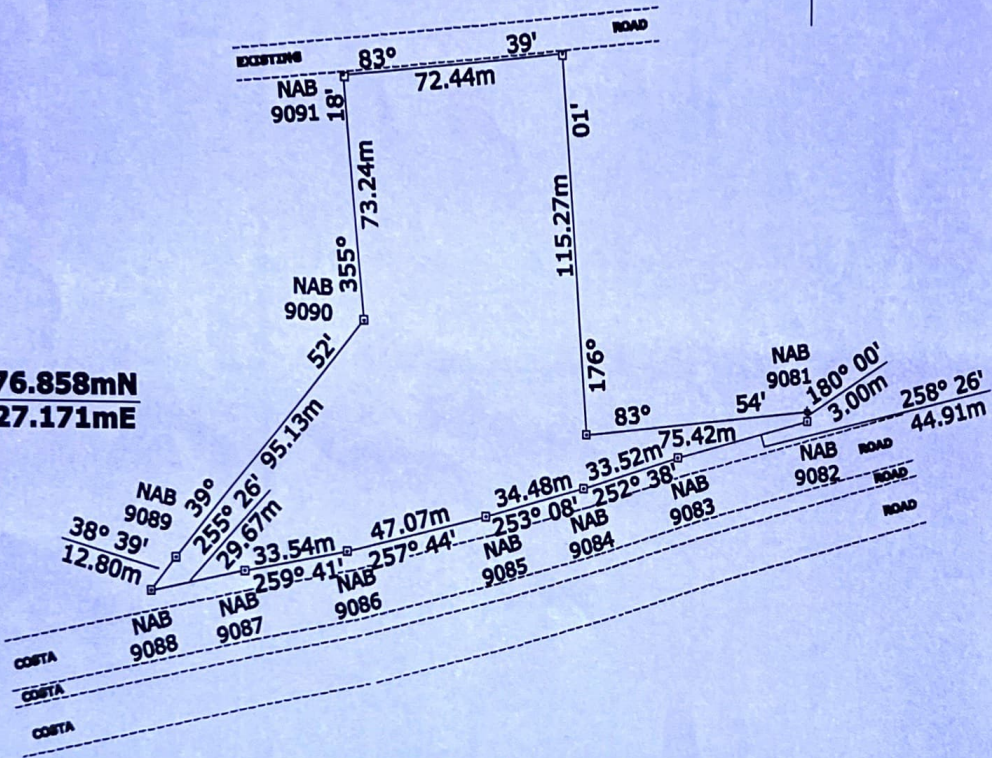

PLAN SHEWING PROPERTY  
SAID TO BELONG TO  
**TOTAL ENERGIES EP NIG STAFF  
COOPERATIVE MULTIPURPOSE SOCIETY LTD**

BEING AN ALLOTMENT OF PART BLOCK XXVI OF THE  
ONIRU CHIEFTAINCY FAMILY ESTATE  
ETI-OSA LOCAL GOVERNMENT AREA  
LAGOS STATE  
SCALE: 1:2000

ORIGIN: U.T.M (ZONE 31)  
AREA: 12577.184 SQ. MTS  
(3.142 ACRES)

**709876.858mN**  
**550027.171mE**

**S. O. SANMI & ASSOCIATES**  
REGISTERED SURVEYORS  
2, IBANDORU, IKOTUN

  
S. O. SANMI, B.Sc., M.Sc., F.R.C.S., F.M.S., F.A.M.S.  
REGISTERED SURVEYOR  
DATE 19-01-2025

<b>PLAN</b>	<b>NO</b>
	<b>F</b>
<b>SOSA/LA/316/2025/874</b>	